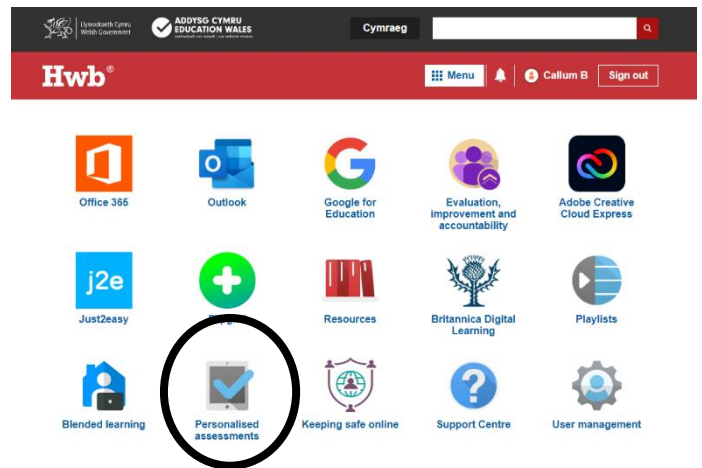

Details of how to access the reports are below:

On your address bar go to hwb.gov.wales or use this QR code:

Click log in and enter the username and password.

Username: _____

Password: _____

Click on the Personalised Assessments Icon: