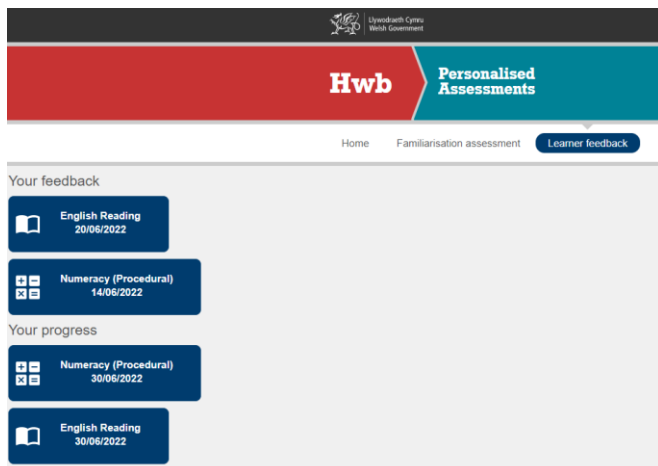

Details of how to access the reports are below:

On your address bar go to hwb.gov.wales or use this QR code:

Click log in and enter the username and password.

Username: _____

Password: _____

Click on the Personalised Assessments Icon:

Next Click on “Lerner Feedback” in the banner.

You will be able to access:

Feedback for English Reading and Numeracy (Procedural)

Progress for English Reading and Numeracy (Procedural)