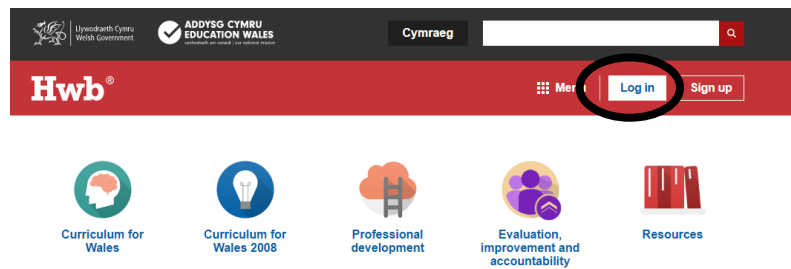

Details of how to access the reports are below:

On your address bar go to hwb.gov.wales or use this QR code:

Click log in and enter the username and password.

Username: _____

Password: _____

Click on the Personalised Assessments Icon: